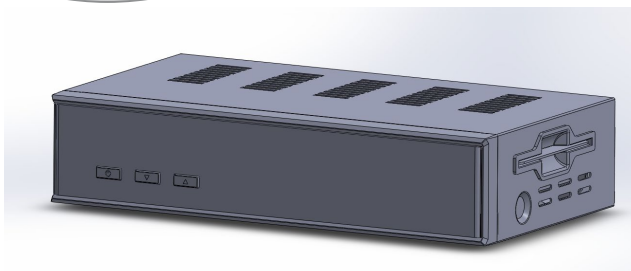

**DVB-S**

**OPTICUM X80 PREMIUM**

Digital Satellite Receiver

<b>1 x CX</b> 1 x SLOT FOR SMART CARD WITH CONAX	<b>S/PDIF</b> DIGITAL AUDIO OUTPUT FOR HOME THEATER	<b>RS232</b> FOR ADVANCED USERS	<b>ECOLOGY</b> LOW POWER CONSUMPTION STANDBY <1W
---	--	---------------------------------------	---

- Chipset ALI M3329C
- One slot for Smart Card in Conax system
- Support of SD (MPEG2), DVB-S system
- Standard resolution video output - SCART, RCA
- Digital audio output S/PDIF - coaxial
- Analog audio output - RCA stereo
- Software update by RS-232C
- 12V out for connecting external devices
- Low power consumption in Stand-by mode, below 1W
- Automatic Stand-By mode after 3 hours from last using receiver for power saving
- Compatible with Diseqc 1.0, 1.1
- Electronic Program Guide - EPG
- Video games
- Parental Lock for channels and Menu
- Fast channels switching
- Possibility of creating own channels lists
- Possibility of creating Favorite Lists
- Sort / Group / Channels search options
- Channel Editing features - Remove, Lock, Skip, Move, Rename
- Subtitle support - Teletext and DVB
- Teletext support
- Color - black

**Size (WxHxD):** 180mm x 40mm x 90mm

**Weight (netto):** <0,3kg

**Multilingual Menu including:**

- English, Polish, French, German, Italian, Portuguese,
- Spanish, Turkish, Czech, Finish, Greek, Swedish, Russian