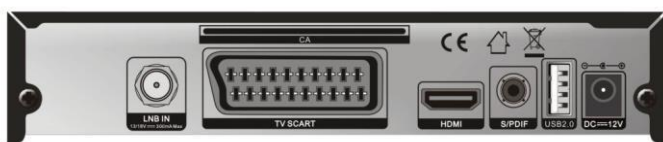

HDTV-Satellite Receiver with Conax Card Reader

HD AX 305

- Digital Satellite TV incl. HDTV
- Latest Full HD Chipset 1080p
- Conax Card Reader

HDTV and Multimedia

With the Opticum HD AX 305 viewers can experience high resolution TV as well as multi-media. They can receive all free TV channels and radio stations including the programs being broadcast in HDTV. Personal favorite programs can be received in excellent quality. Wi-Fi function makes it possible to upload and download from external network drives as well as to get the current weather forecast for your location.

High resolution, fully digital, razor-sharp

- HDTV-DVB-S2 tuner for razor sharp images
- HDMI-output for fully digital transfer to TV
- Signal processing of several satellite positions (DiSEqC 1.0, 1.1, 1.2 and USALS)

Unlimited reception

- Conax Card slot for direct Pay-TV reception
- 4 digit LED display
- Child lock

Recording made easy

- USB interface for hard disks/memory sticks
- Via USB a Wi-Fi Module can be connected
- Electronic program assistant to provide a better overview

Discover the multi-media features

- Replay of multi-media data (images, music)
- Video games for commercial breaks
- Weather forecast for your location

Connection variety to any home cinema

HDMI   USB   SCART   S/PDIF
WI-FI

Multi-lingual menu: English, French, German, Greek, Italian, Portuguese, Spanish, Russian, Arabic, Turkish, etc.

(W x H x D: 180 mm x 35 mm x 120 mm, Weight: 0.6 kg)

Extremely energy efficient
(<1 W in standby)

with PVR